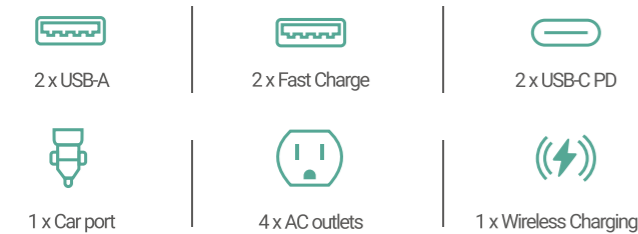

The Most Versatile Ports

With up to 12 versatile outlets, you may charge all of your devices simultaneously without cumbersome wiring and confusing adapters.