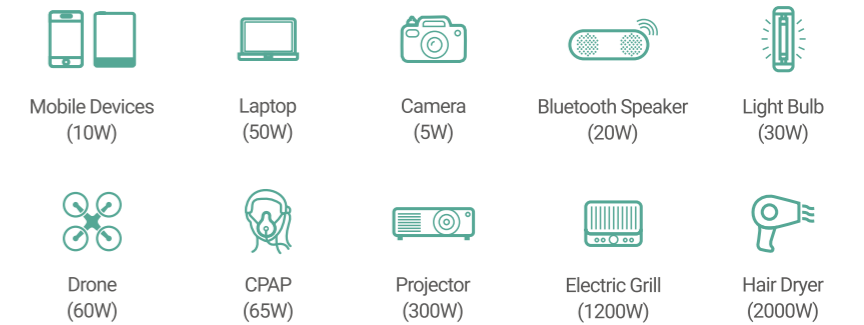

Power Wherever You Need

Outdoor Adventure

For campers, explorers, RV dwellers