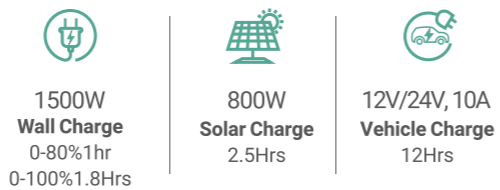

SPECIFICATIONS

Features	Descriptions
Battery	
Battery Chemistry	Lithium-ion
Capacity	1512Wh
Lifecycle	>800 cycles to 60%
Battery Management	BMS: Under/Over Voltage Protection, Over Current Protection, Short Circuit Protection, Overcharging Voltage Protection, Over Temperature Protection
MPPT	Support solar power MPPT charging
Input Options	
Solar Charge	2.5Hrs (Maximum Input under full sunlight), 800W (12-100V, 12A)
Vehicle Charge	12Hrs (at 12V)12V, 12A
Wall Charge	1.8Hrs,1500W,220-240Vac (50Hz/60Hz)
Output	
AC Outlets	230V 50Hz, Pure Sine Wave Default: 1800W, 3600W surge peak Max. 2000W, 4000W surge peak
Car Outlet	13.6V, 10A
USB-A	2 x 12W Max (5V, 2.4A)
Quick Charge 3.0	5V/2.4A,9V/2A,12V/1.5A 18W Max
USB-C PD	2 x 60W Max (5V/9V/15V/20V, 3A)
Wireless Charging	1 x 15W Max
Advanced	
UPS	Yes
Battery Expansion	Parallel to increase capacity (Up to 3 Units)
App Management	Yes (Wi-Fi +Bluetooth)
General	
Dimensions (LxWxH)	16.5 x 9.1 x 11.3 in (418.7 x 230 x 287mm)
Weight	36.4lbs (16.5kg)
Operating Temperature	-4 ~ 140°F (-20~60°C)
Certifications	UL, CE, FCC, RoHS, PSE
Warranty	24 Months

Your EXPERT Portable Power Station

Powerful Capacity & Output

With a huge capacity of 1512Wh and a powerful output of 2000W, you can now power a wider array of high-power appliances with confidence!

2000W Power Output

The Fastest Charging Speed

INFINITY 1500 has the fastest AC and solar charging speed that allows you to quickly charge from 0%-80% in an hour, always providing you the power ready-to-go!

The Most Versatile Ports