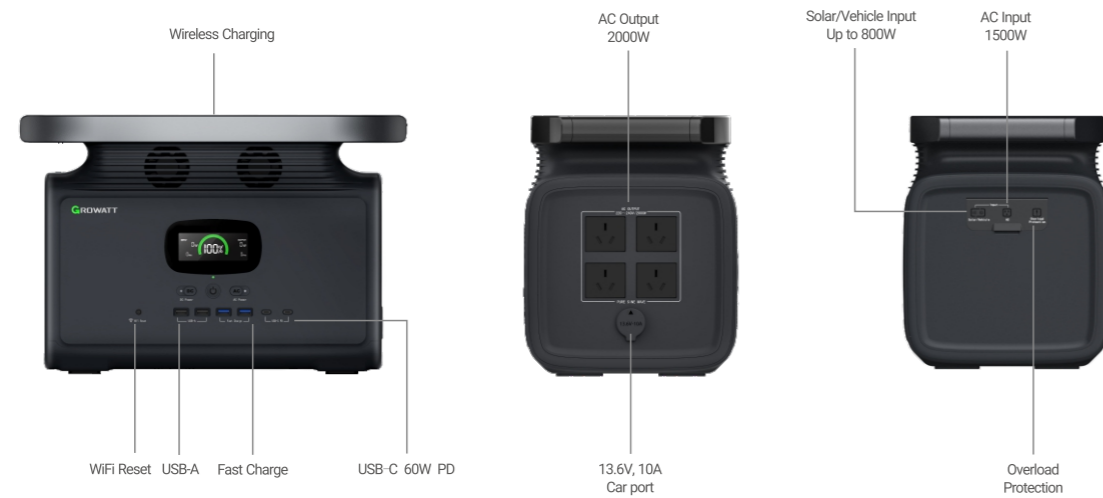

One Hub For All Your Needs

INFINITY 1500

PORTABLE POWER STATION

- 2000W**
AC output for high power devices
- 12 Outlets**
for all kinds of electric devices
- 2 Hrs**
superfast charging speed
- UPS**
seamless power switch in power outages
- APP**
supports remote monitoring & control

SPECIFICATIONS

Features	Descriptions
Battery	
Battery Chemistry	Lithium-ion
Capacity	1512Wh
Lifecycle	>800 cycles to 60%
Battery Management	BMS: Under/Over Voltage Protection, Over Current Protection, Short Circuit Protection, Overcharging Voltage Protection, Over Temperature Protection
MPPT	Support solar power MPPT charging
Input Options	
Solar Charge	2.5Hrs (Maximum Input under full sunlight), 800W (12-100V, 12A)
Vehicle Charge	12Hrs (at 12V)12V, 12A
Wall Charge	1.8Hrs,1500W,220-240Vac (50Hz/60Hz)
Output	
AC Outlets	230V 50Hz, Pure Sine Wave Default: 1800W, 3600W surge peak Max. 2000W, 4000W surge peak
Car Outlet	13.6V, 10A
USB-A	2 x 12W Max (5V, 2.4A)
Quick Charge 3.0	5V/2.4A,9V/2A,12V/1.5A 18W Max
USB-C PD	2 x 60W Max (5V/9V/15V/20V, 3A)
Wireless Charging	1 x 15W Max
Advanced	
UPS	Yes
Battery Expansion	Parallel to increase capacity (Up to 3 Units)
App Management	Yes (Wi-Fi +Bluetooth)
General	
Dimensions (LxWxH)	16.5 x 9.1 x 11.3 in (418.7 x 230 x 287mm)
Weight	36.4lbs (16.5kg)
Operating Temperature	-4 ~ 140°F (-20~60°C)
Certifications	UL, CE, FCC, RoHS, PSE
Warranty	24 Months

Your EXPERT Portable Power Station

Powerful Capacity & Output

With a huge capacity of 1512Wh and a powerful output of 2000W, you can now power a wider array of high-power appliances with confidence!

2000W Power Output

The Fastest Charging Speed

INFINITY 1500 has the fastest AC and solar charging speed that allows you to quickly charge from 0%-80% in an hour, always providing you the power ready-to-go!

The Most Versatile Ports